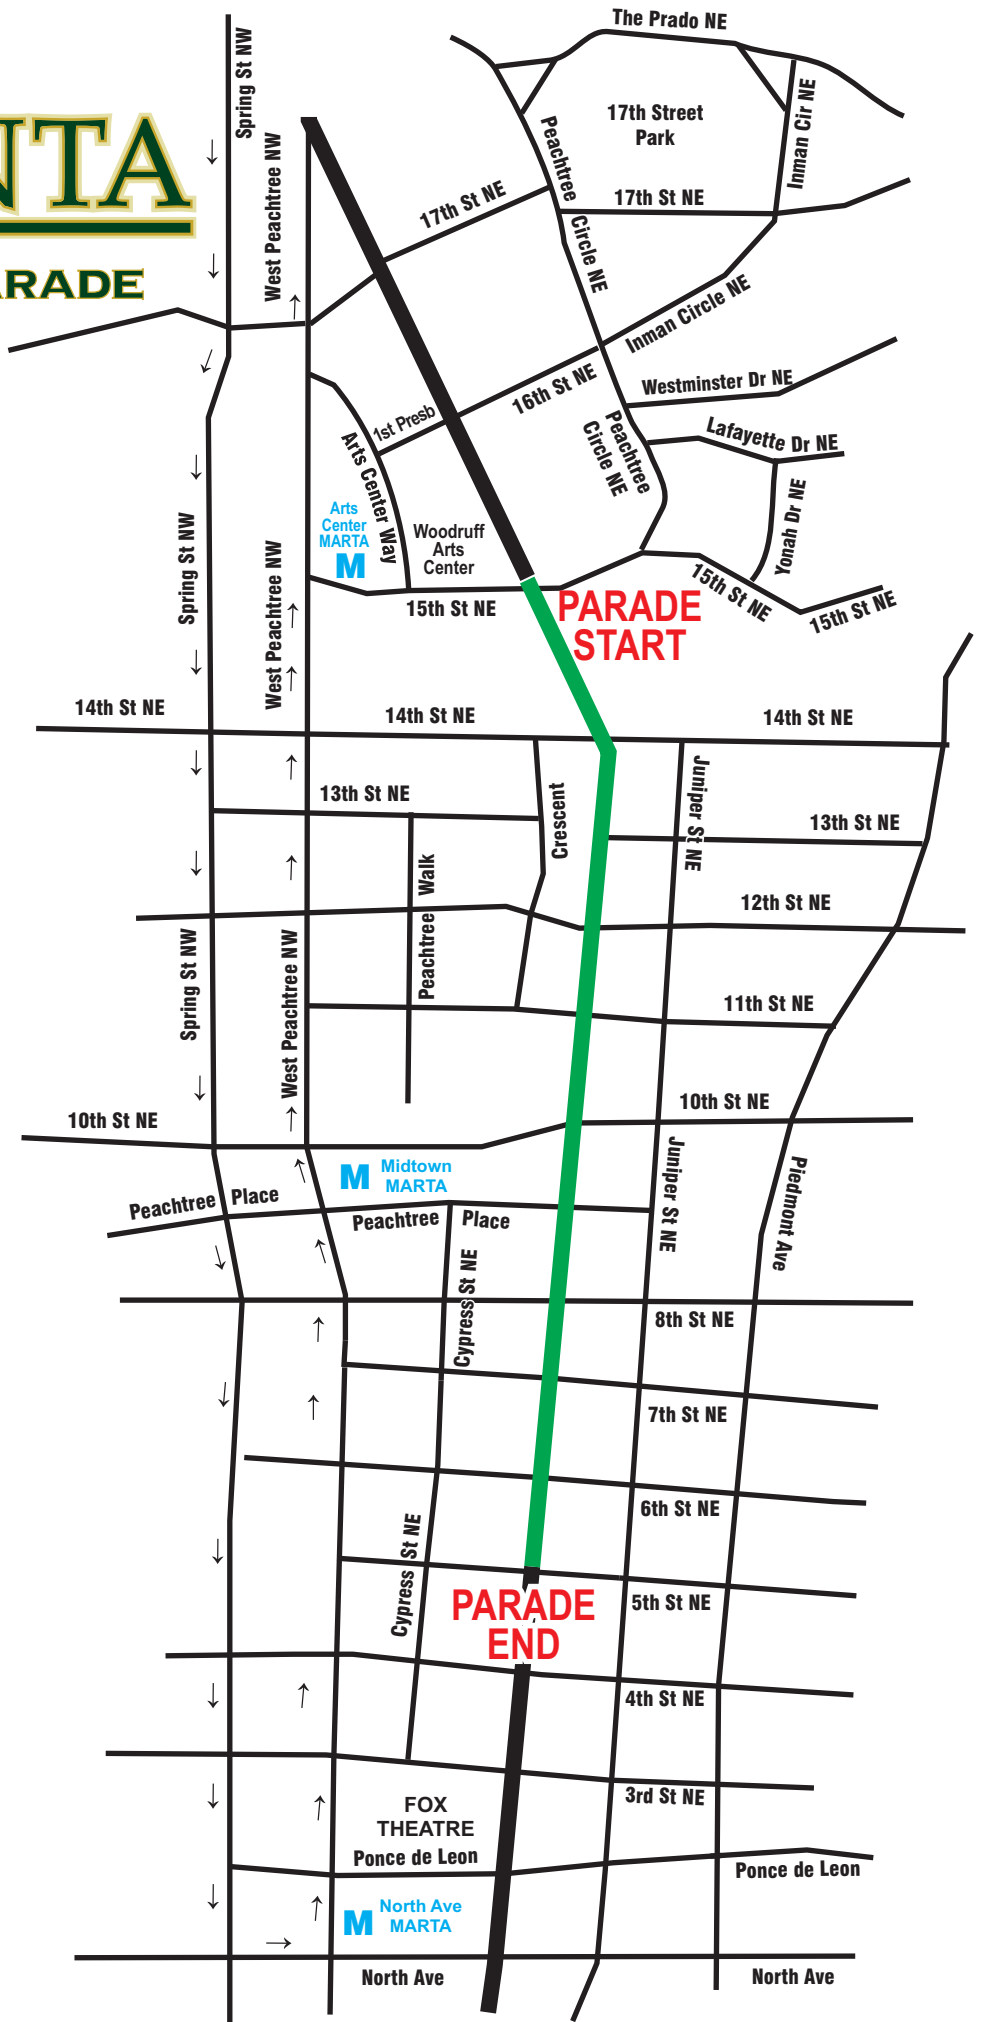

ATLANTA

ST. PATRICK'S PARADE

- SINCE 1858 -

M MARTA Train

PARADE ROUTE