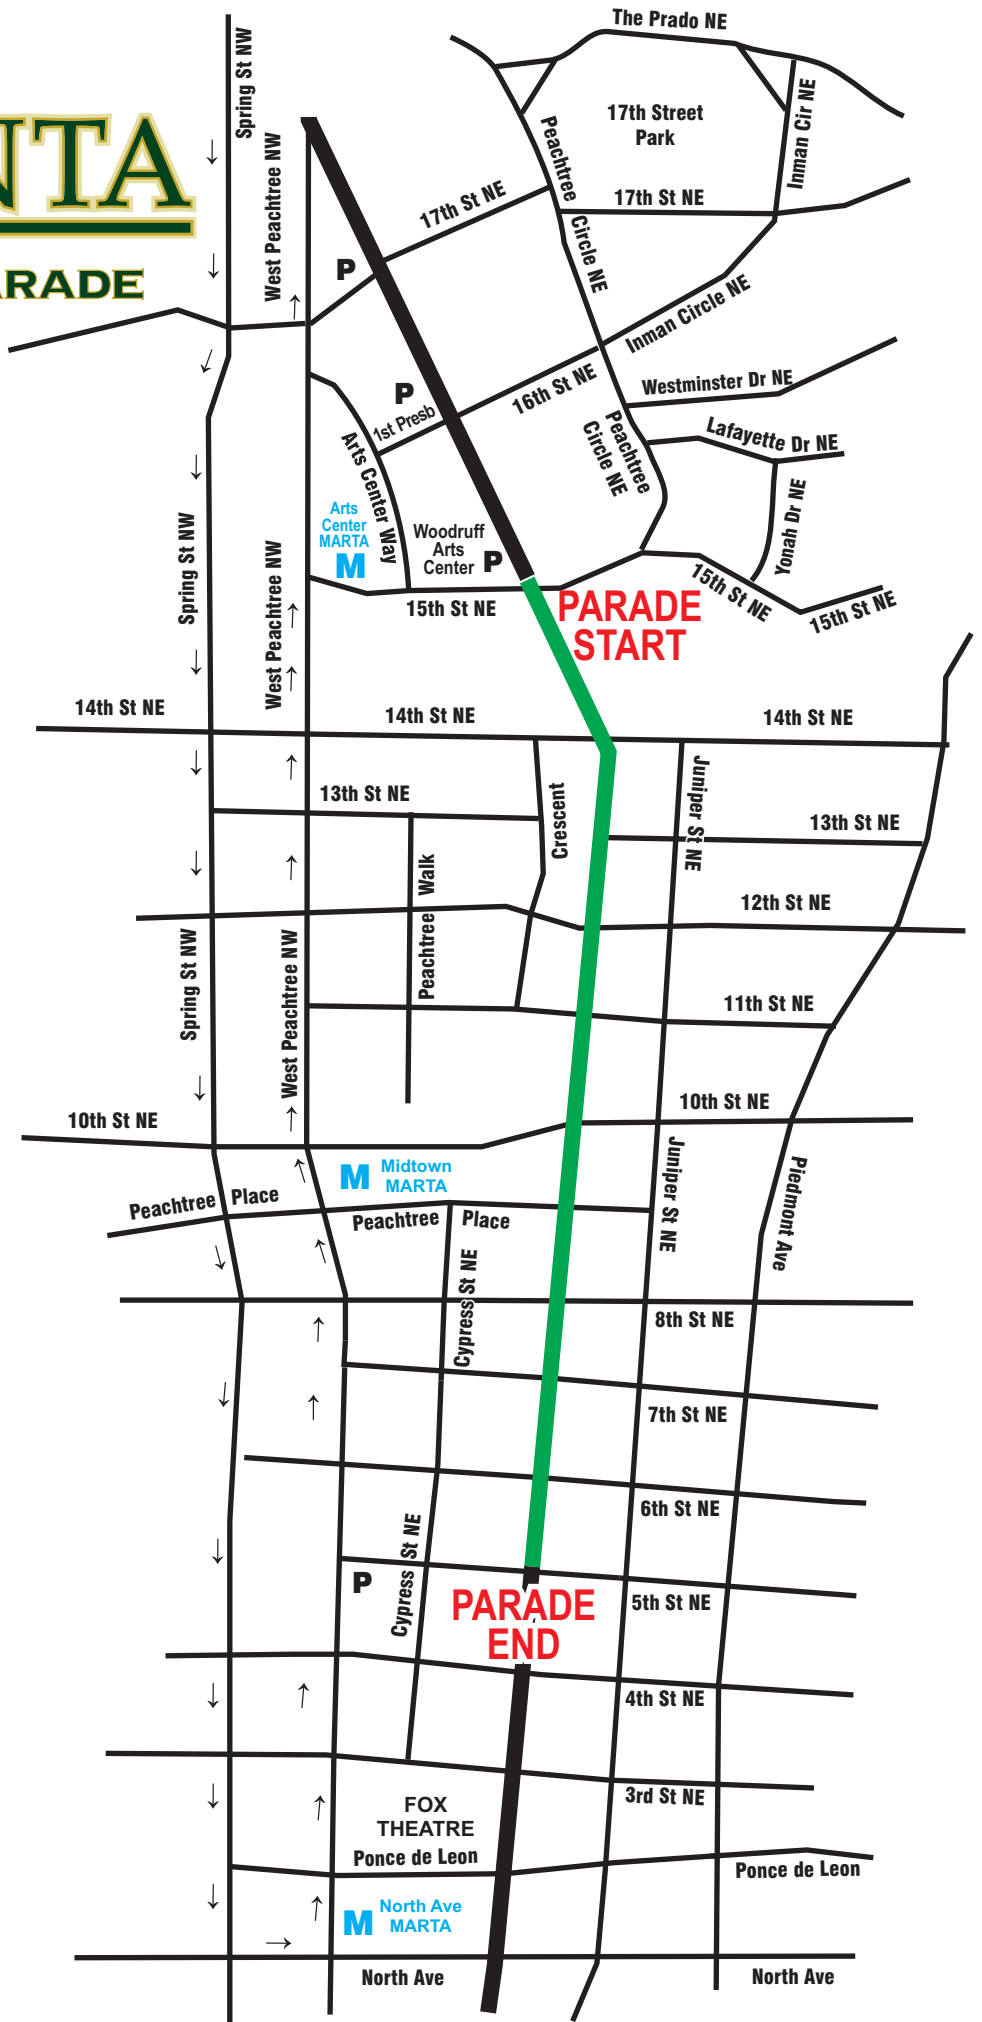

ATLANTA

ST. PATRICK'S PARADE

- SINCE 1858 -

P Portalets/Restrooms

M MARTA Train

PARADE ROUTE